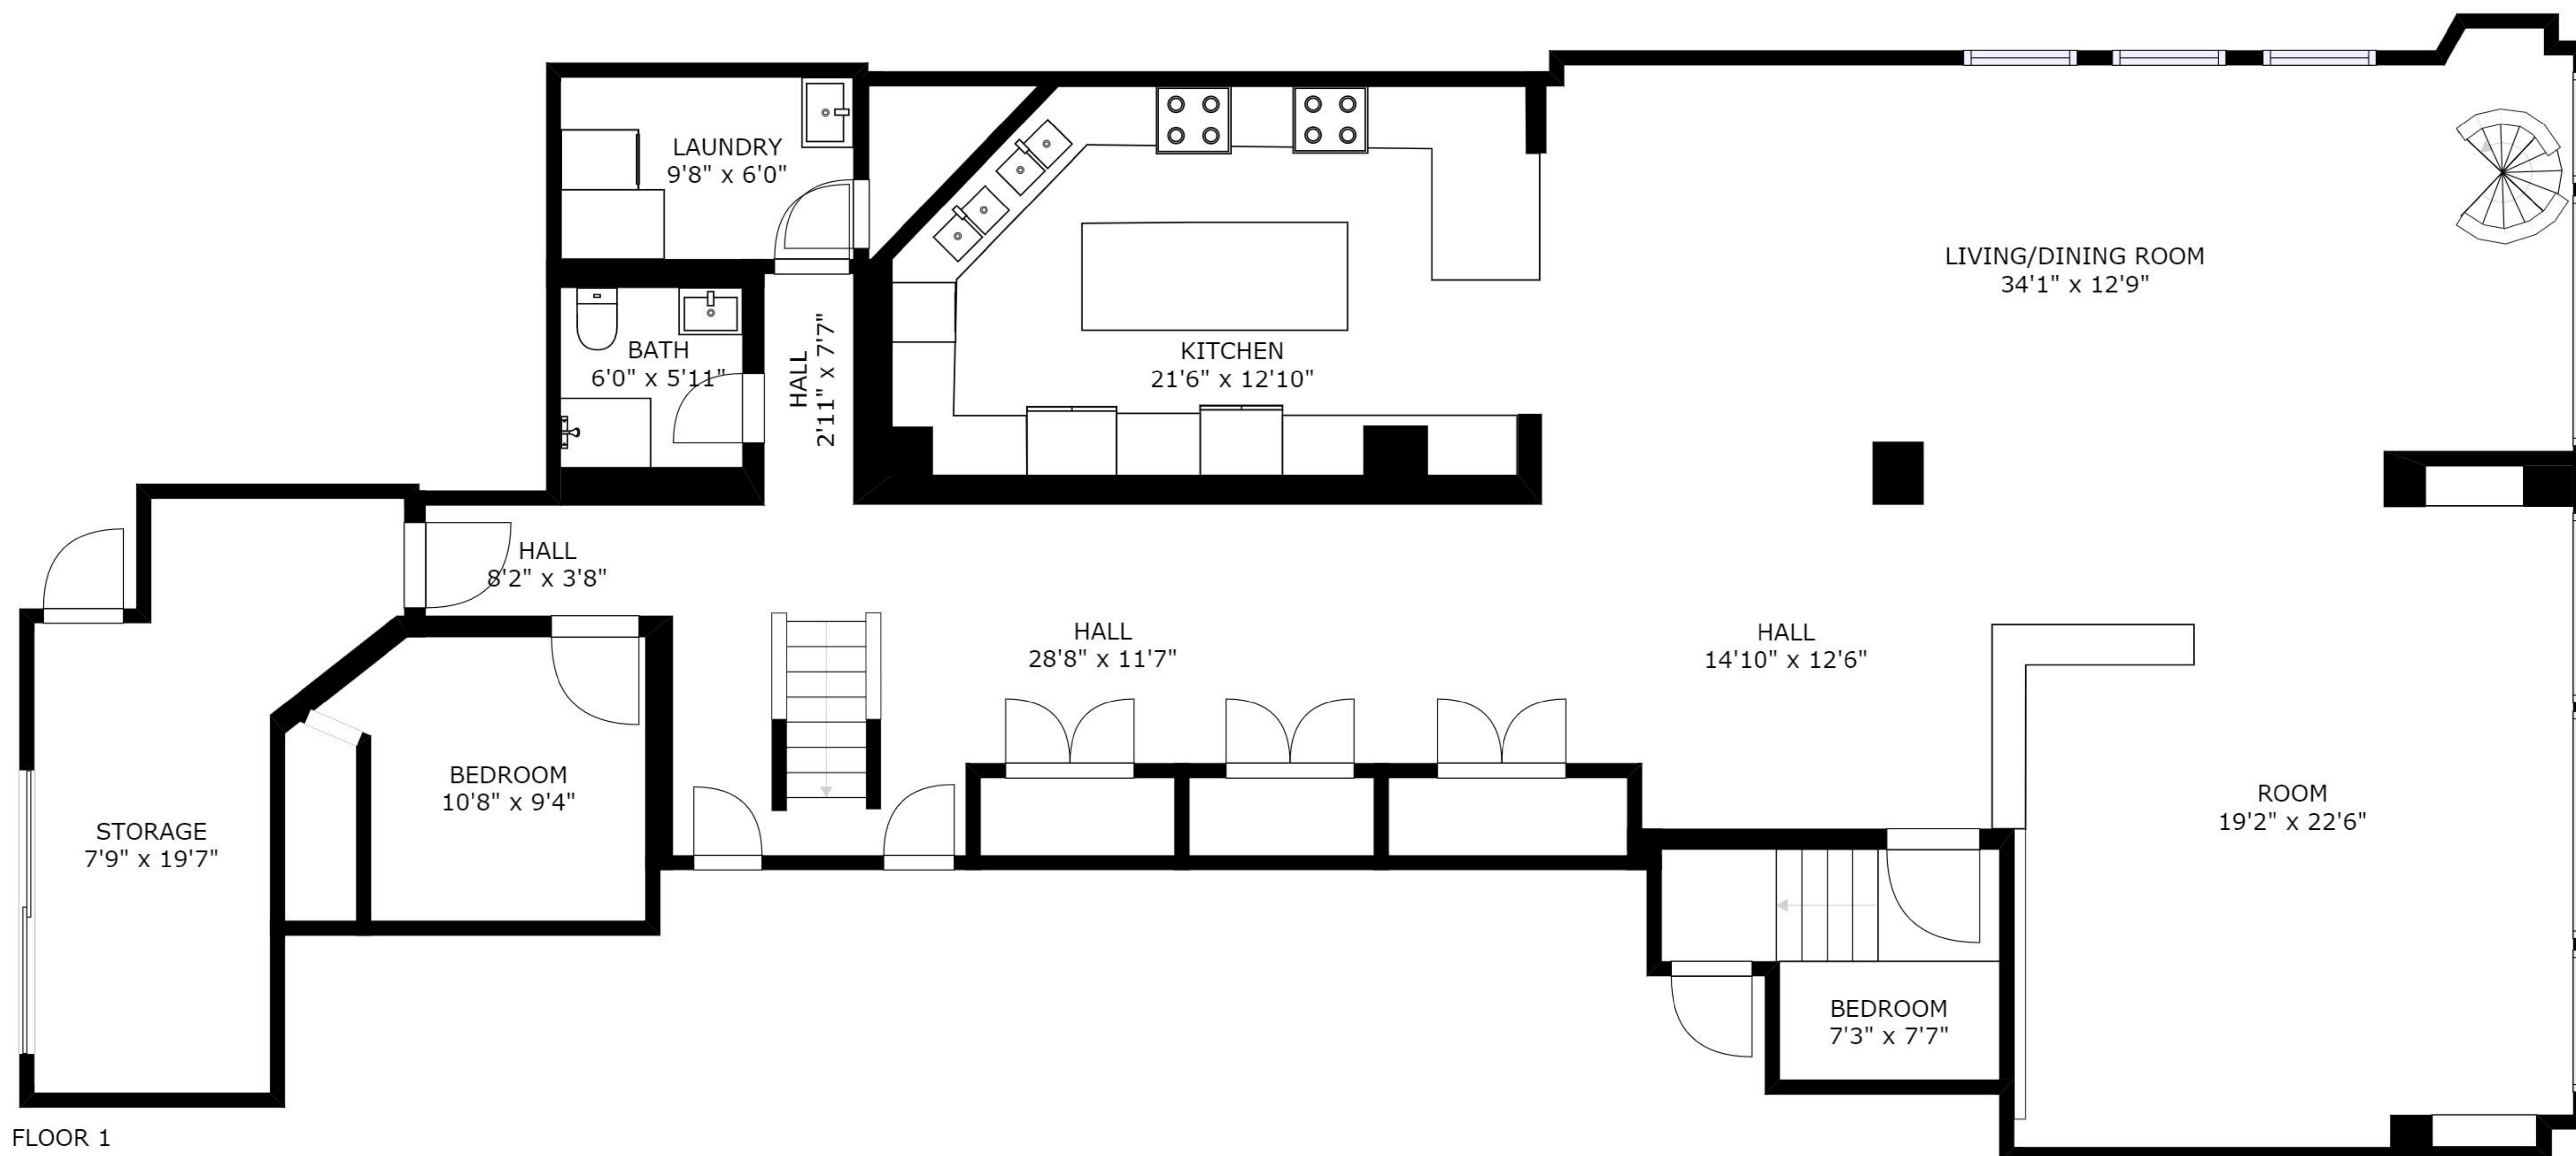

FLOOR 2

FLOOR 1

GROSS INTERNAL AREA
 FLOOR 1: 2240 sq ft, FLOOR 2: 1186 sq ft
 TOTAL: 3427 sq ft

SIZES AND DIMENSIONS ARE APPROXIMATE, ACTUAL MAY VARY.